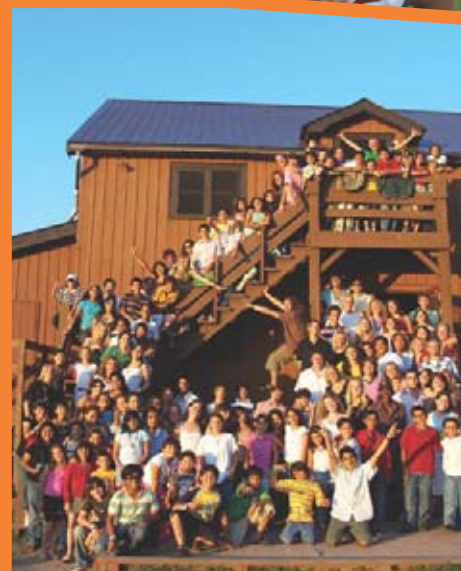

Our camp is a family.

Boys and girls, ages 7 - 16 share in all the fun.