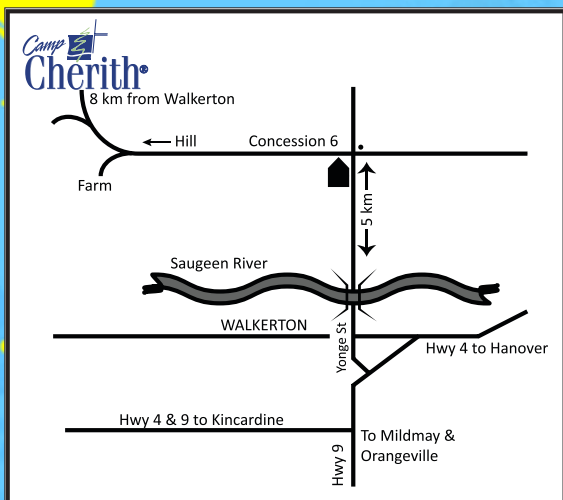

CANOE TRIP CAMP

Ages 12-17

An out-trip experience on the Saugeen River, one of the premier canoe routes in Southern Ontario. Build character, self-confidence and develop leadership skills

C.I.L.T. Campers in Leadership Training

DIRECTIONS TO CAMP

Walkerton is south of Owen Sound, west of Hanover, east of Kincardine, north of Orangeville. Once in Walkerton, proceed across Durham St. to Yonge St. and turn North. Travel approximately 5 kilometres and turn left at our camp sign & arrow on the utility pole (Concession 6) and follow the road into Camp Cherith.