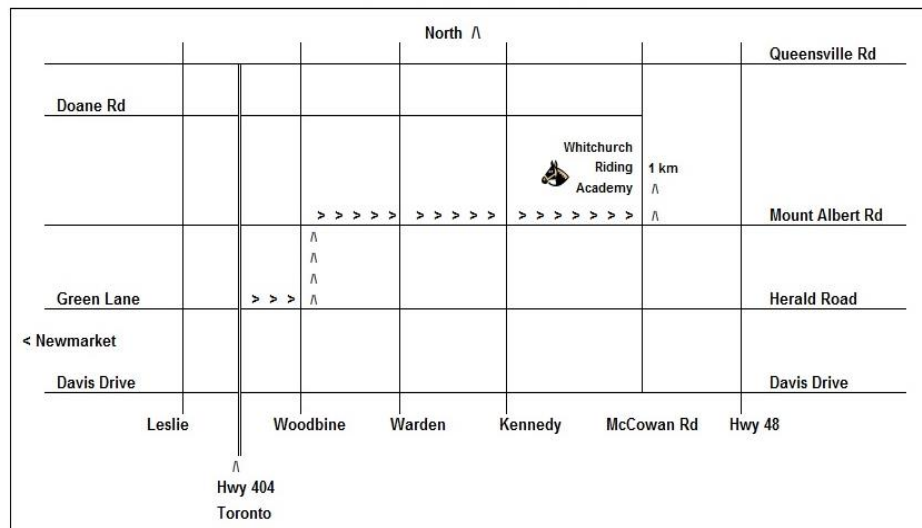

Whitchurch Riding Academy

COVID-19 Protocols for 2021

WRA will be following the health & safety requirements published by the Ontario Ministry of Health. A complete list of protocols for our riding camp will be published separately on our website, and will be reviewed in May.

19480 McCowan Rd., Mount Albert, Ontario L0G 1M0
Located 1 km north of Mount Albert Rd (on West side)
Tel: (905) 473-5260

*Important Note: Heading north, McCowan Rd. ends at Aurora Rd, and begins again at Davis Drive
Use Hwy 404, or Hwy 48, if heading north to farm*

**Secure online registration available
on website starting January 1, 2021**

Ages 9 to 16 (must be 9 years old on Jan 1, 2021)

Whitchurch Riding Academy

E-Mail: wra@whitchurchriding.com
Website: www.whitchurchriding.com
Telephone: (905) 473-5260