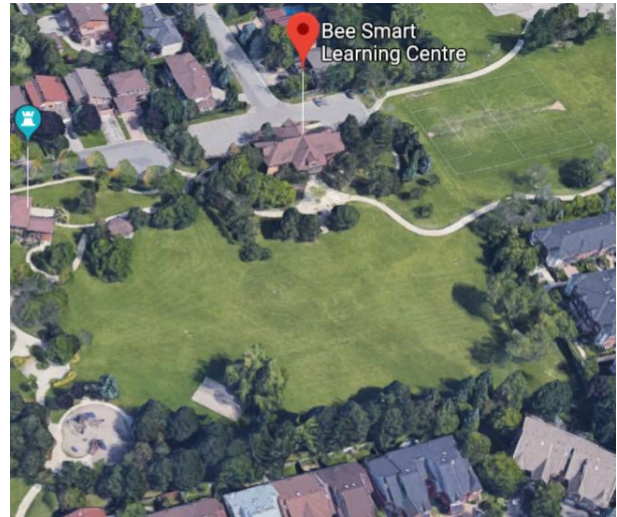

Camp Location:

1 Brooke St, Thornhill, ON L4J 2K7

Our Camp is located next to a large field and a beautiful park.

We are within walking distance to the Thornhill swimming pool.

Image Source: Google Maps